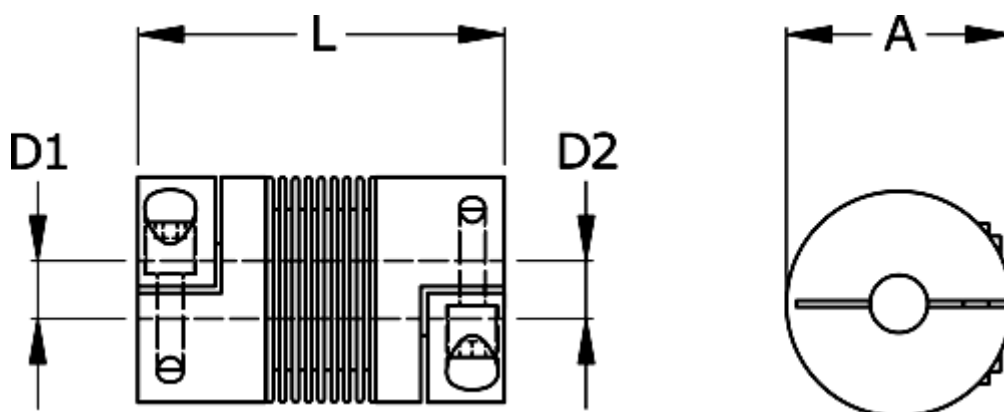

Data Sheet

Article number: 3330200100230606

Description: Bellow coupling type 2 size10
Length 23 mm, bore 6/6 mm

Measures

A	= 15.5
D1	= 6
D2	= 6
L	= 23
Nom. torque NM (Tkn)	= 1